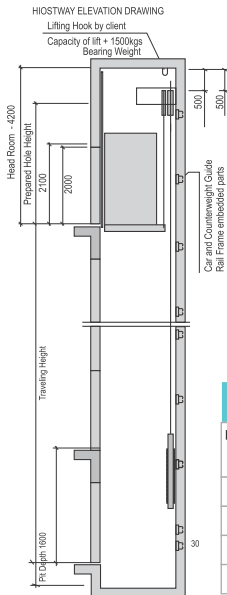

## MRL Elevator

**HOIST WAY MACHINE ROOM SIZES**

Capacity		Lift Well		Car Inside		Clear Entrance	Clear Opening at landing	
Person	KGS	C	D	A	B	E	F Auto Door	F Manual Telescopic
6	408	1800	1400	1200	900	700	780 / 2100	1450 / 2350
8	544	1900	1600	1300	1100	800	880 / 2100	1600 / 2350
10	680	1900	1800	1300	1300	800	880 / 2100	1600 / 2350
13	884	2200	1900	1600	1400	900	980 / 2100	1700 / 2350

All Dimensions are in mm size.