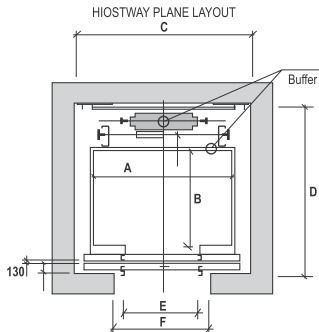

## MRL Elevator

**HOIST WAY MACHINE ROOM SIZES**

Capacity		Lift Well		Car Inside		Clear Entrance	Clear Opening at landing	
Person	KGS	C	D	A	B	E	F Auto Door	F Manual Telescopic
6	408	1800	1400	1200	900	700	780 / 2100	1450 / 2350
8	544	1900	1600	1300	1100	800	880 / 2100	1600 / 2350
10	680	1900	1800	1300	1300	800	880 / 2100	1600 / 2350
13	884	2200	1900	1600	1400	900	980 / 2100	1700 / 2350

All Dimensions are in mm size.